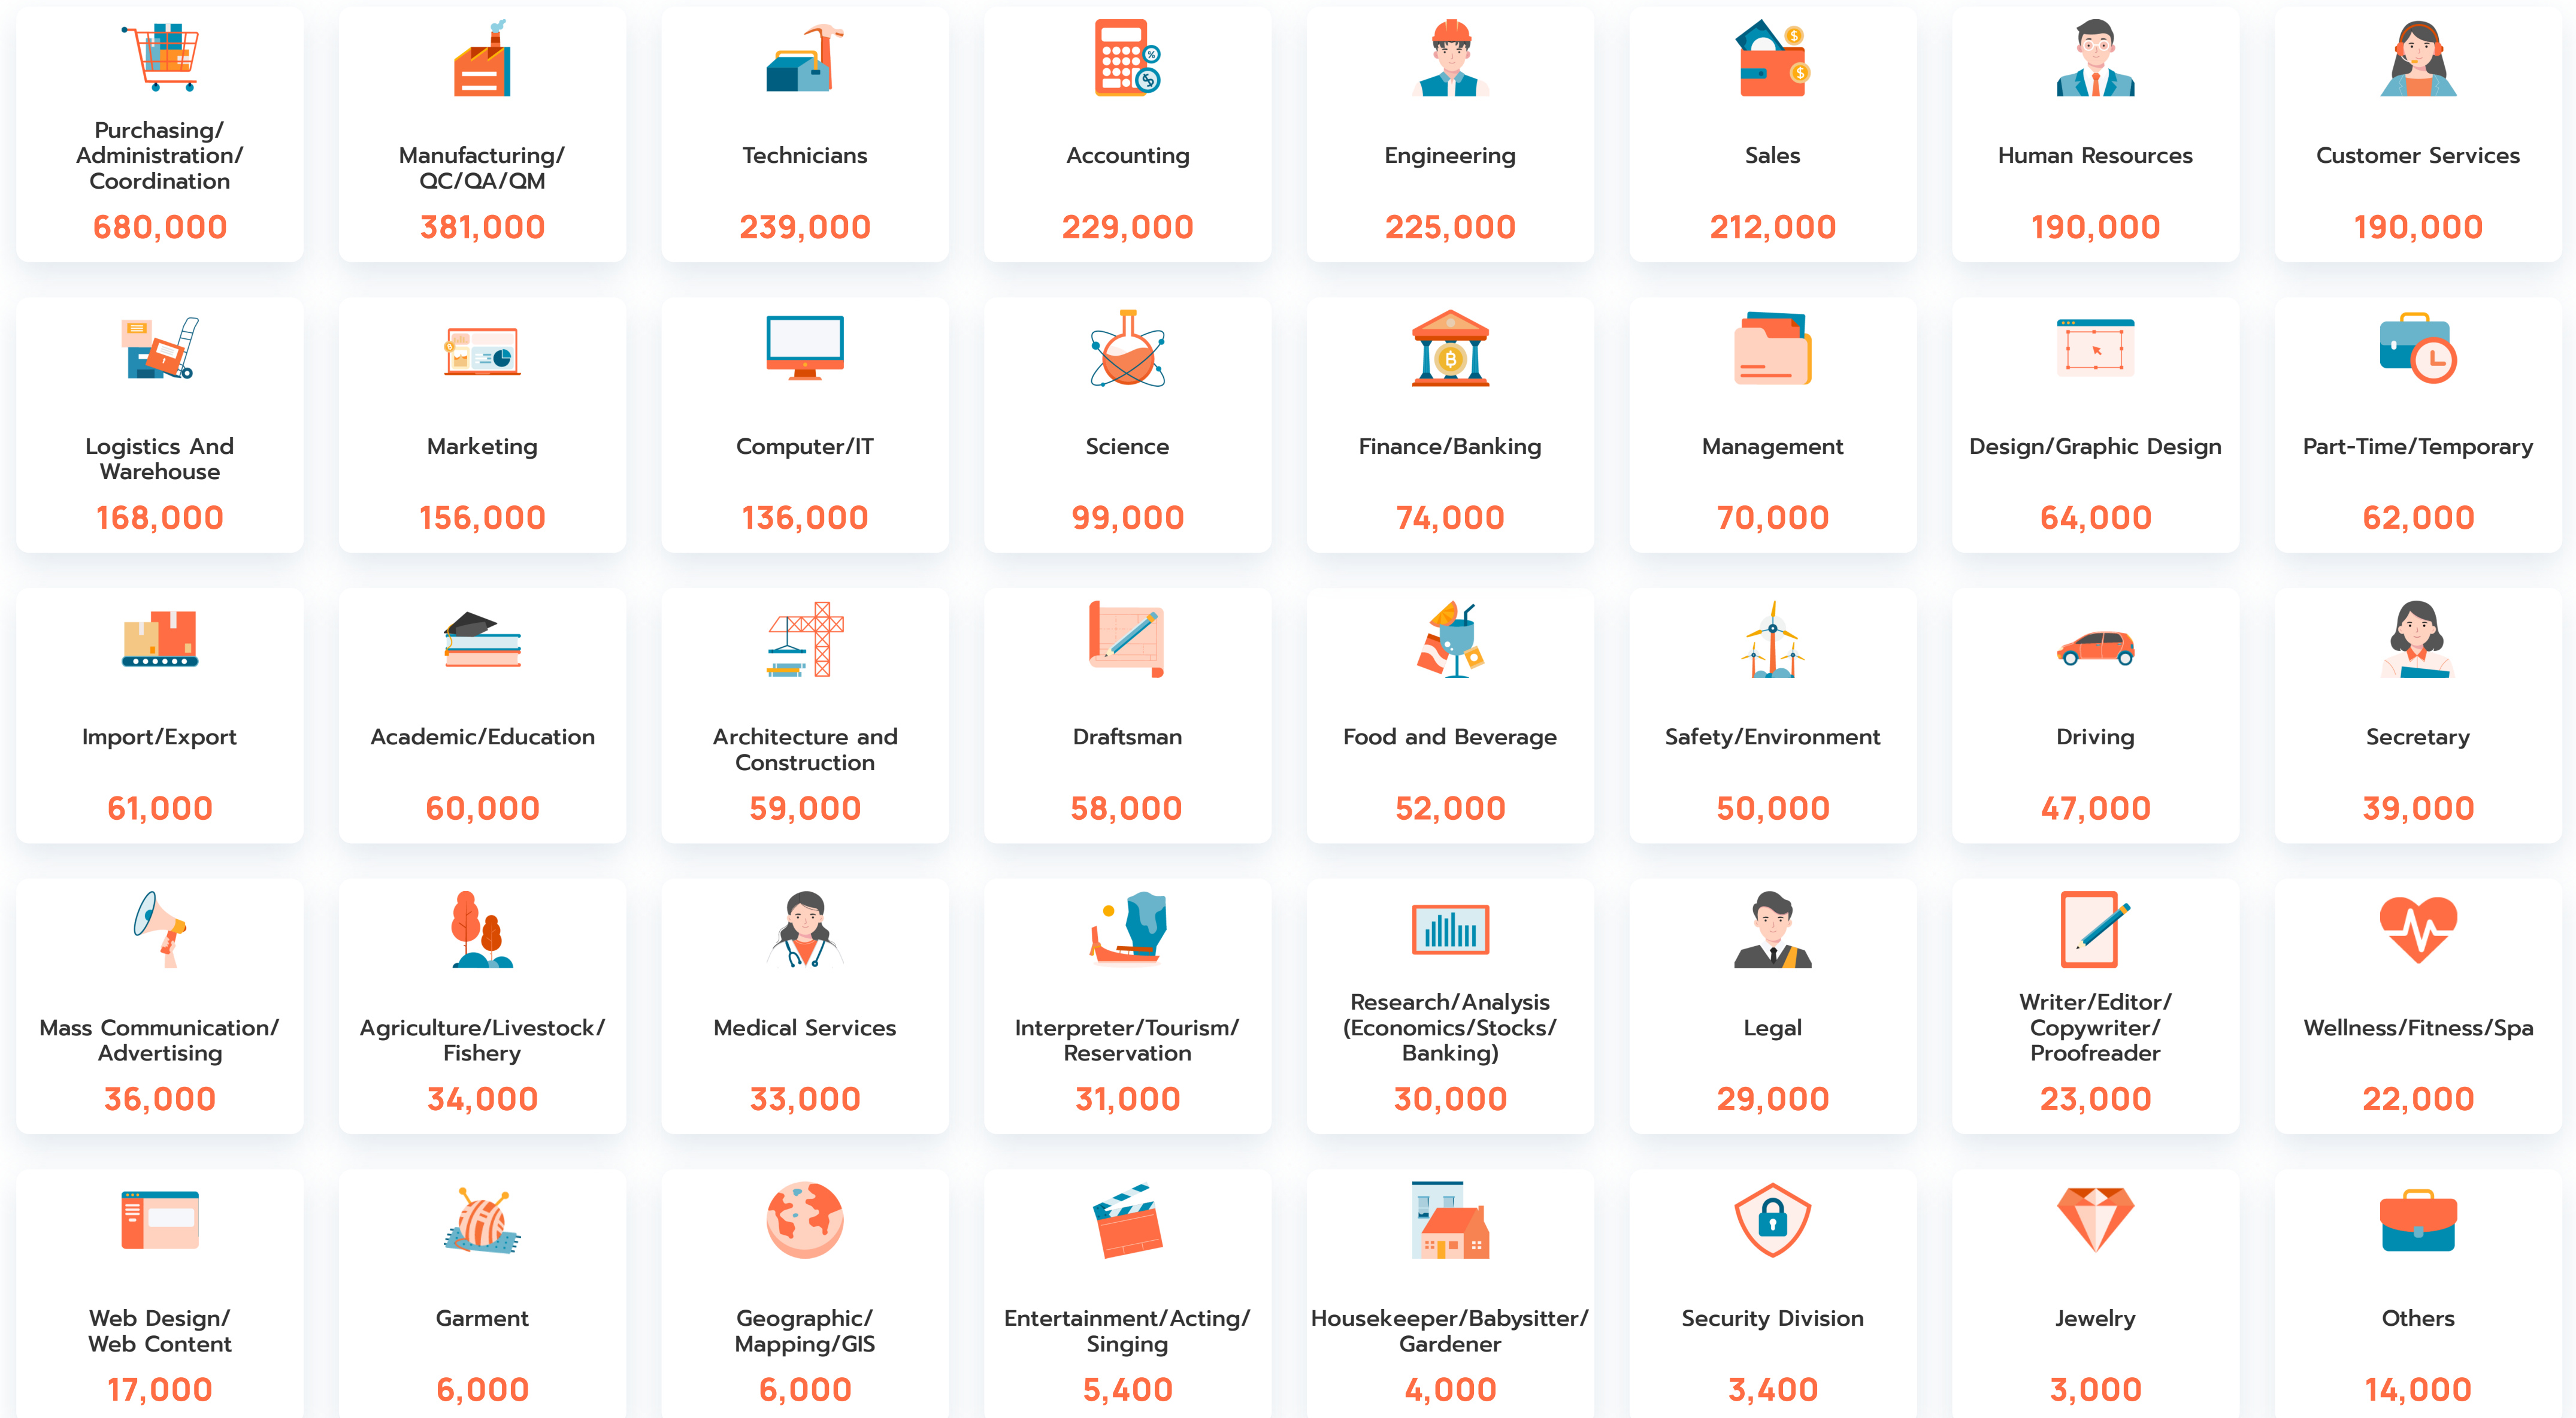

Work Experience

- > 10 years : 12%
209,000
- 5-10 year : 23%
403,000
- 3-5 year : 18%
320,000
- 1-3 years : 26%
472,000
- 0-1 year : 21%
384,000

Age

- > 35 years : 26%
602,000
- 30-35 years : 29%
707,000
- 25-30 years : 34%
777,000
- 20-25 years : 10%
225,000
- < 20 years : 1%
3,700

Region

- 51% Bangkok Area
1,170,000
- 8% Northern
190,000
- 12% Northeastern
285,000
- 8% Central
180,000
- 16% Eastern
374,000
- 5% Southern
109,000

CANDIDATES' PREFERRED JOB CATEGORIES

TRUSTED BY LEADING COMPANIES