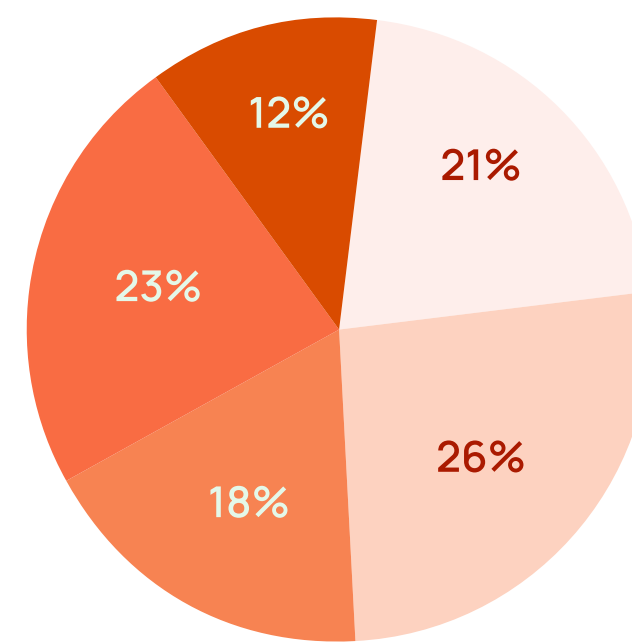

3,400,000 applicants across all professions.

SEARCH FROM 2,300,000 QUALITY RESUME AT JOBTHAI

Education

- 4% Postgraduate Degree
97,000
- 71% Bachelor's Degree
1,634,000
- 25% Below Bachelor's Degree
578,000

Work Experience

- > 10 years : 12%
209,000
- 5-10 year : 23%
403,000
- 3-5 year : 18%
320,000
- 1-3 years : 26%
472,000
- 0-1 year : 21%
384,000

Age

- > 35 years : 26%
602,000
- 30-35 years : 29%
707,000
- 25-30 years : 34%
777,000
- 20-25 years : 10%
225,000
- < 20 years : 1%
3,700