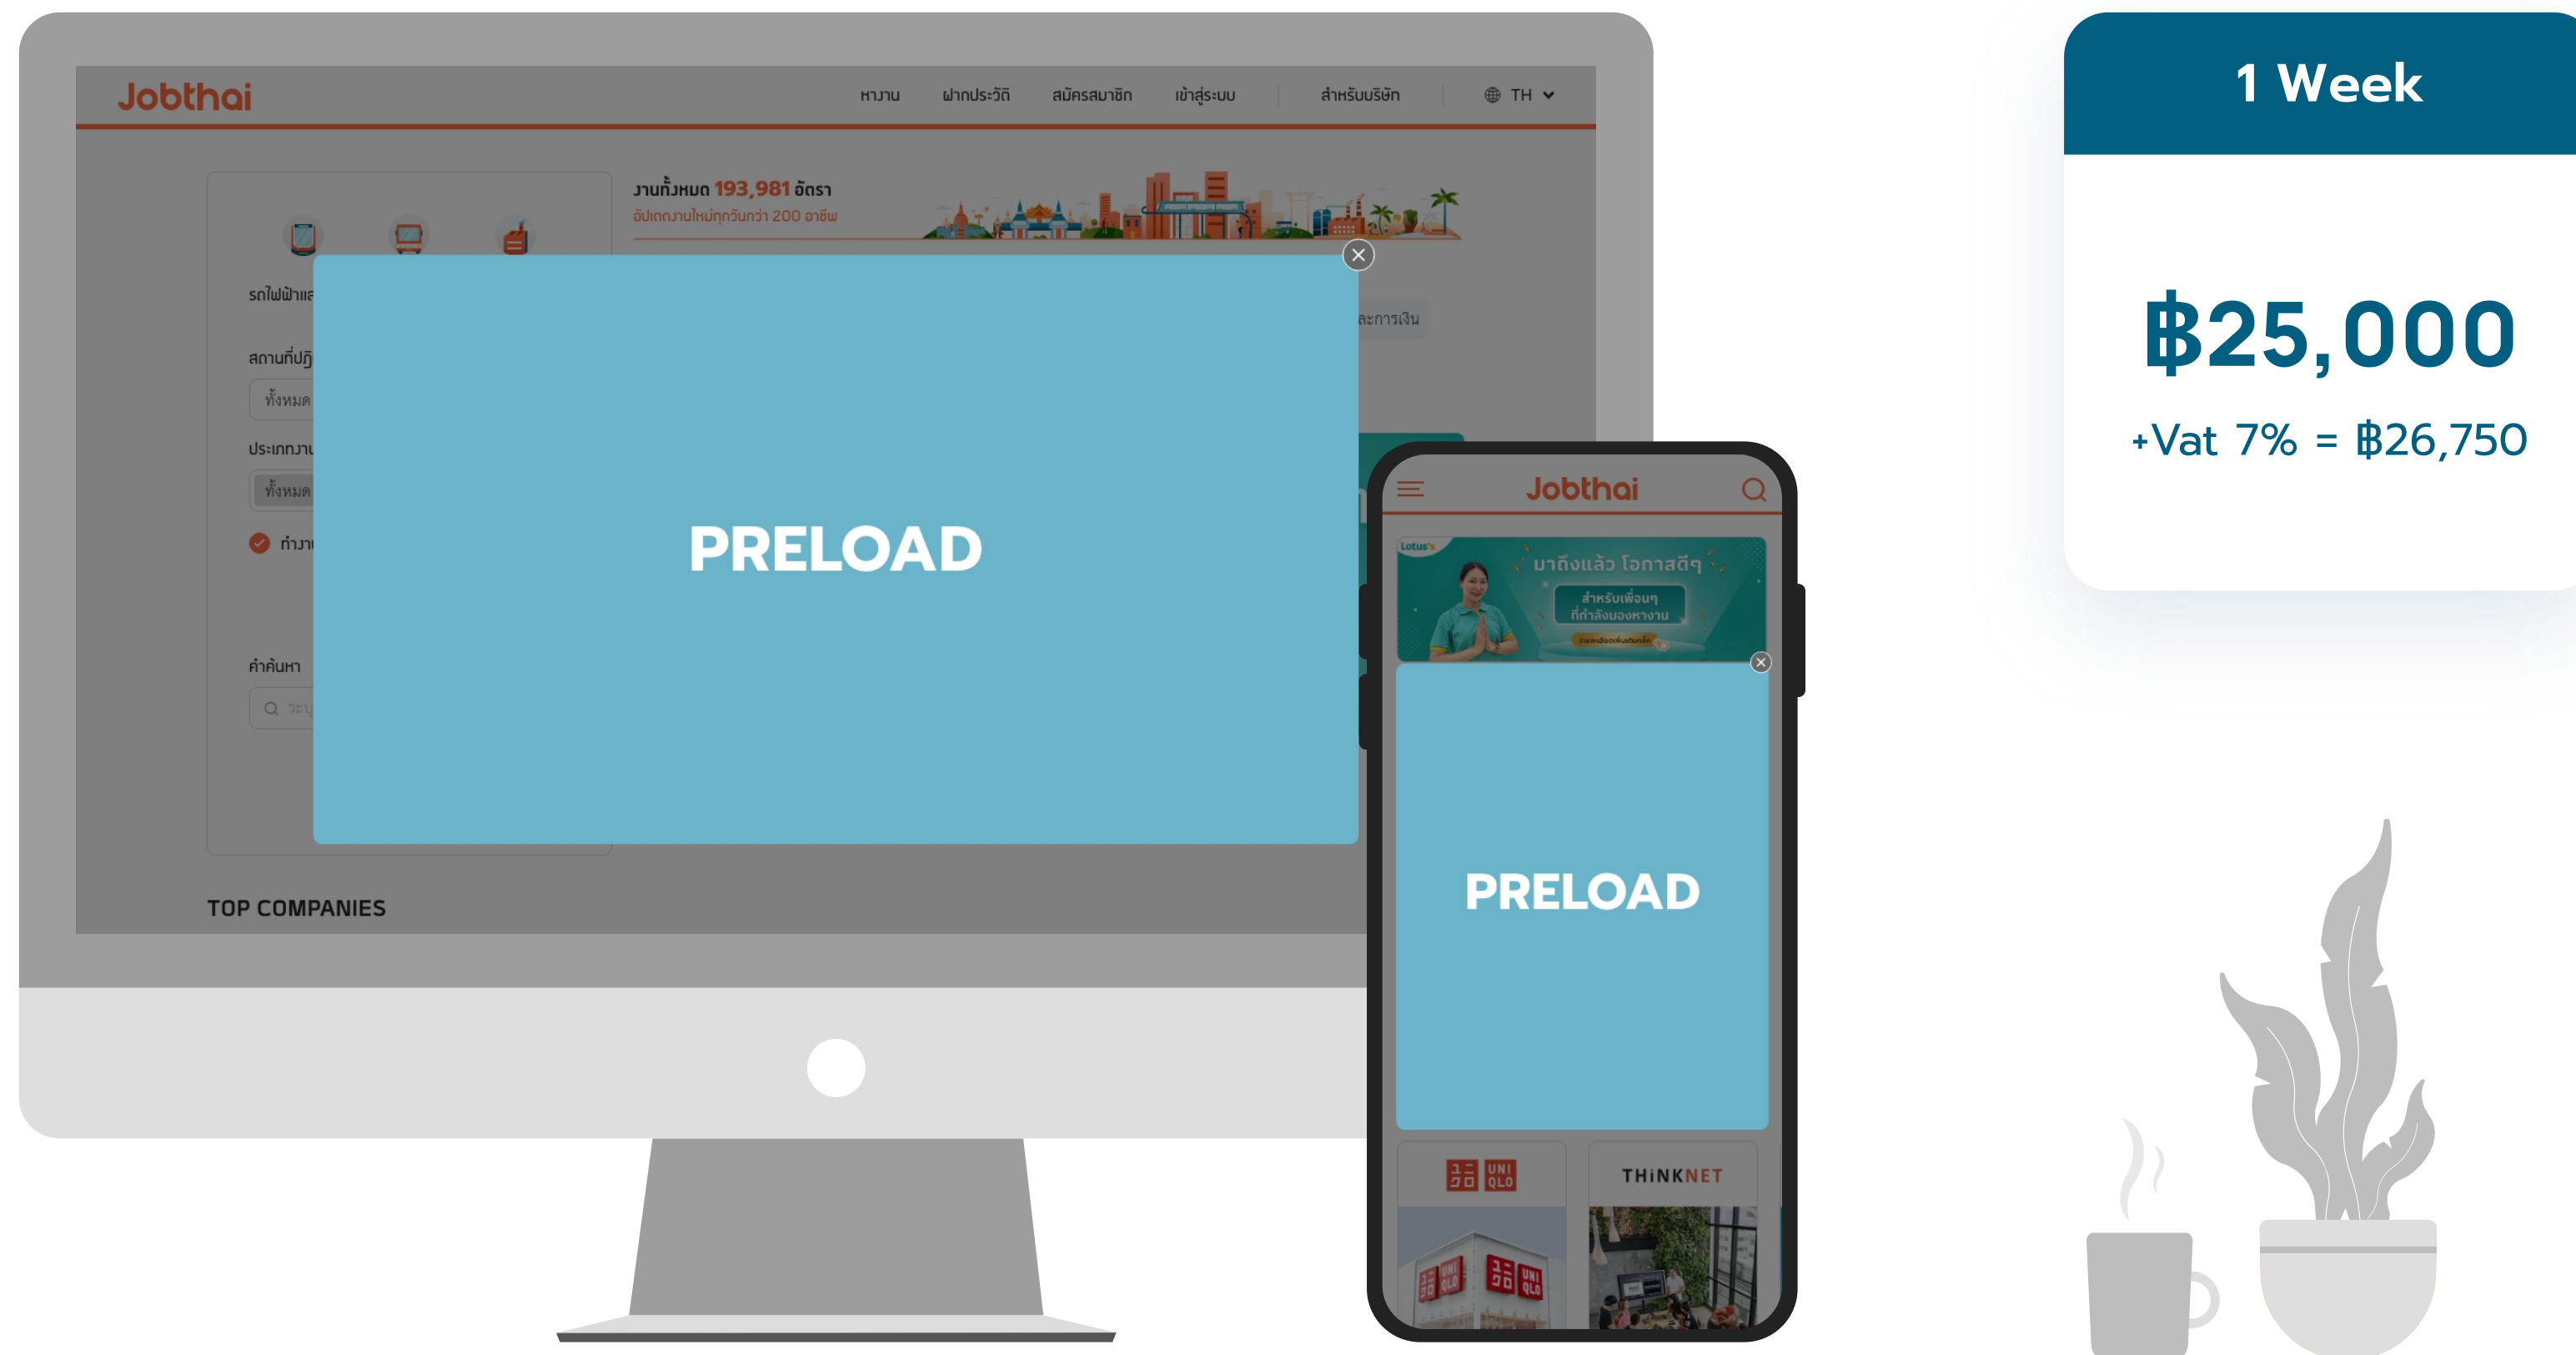

+Vat 7% = ฿3,745

Pin + ฿1,000

฿4,500

+Vat 7% = ฿4,815

PRELOAD

An entry pop-up ads on both desktop and mobile is a perfect choice to reach large audiences or promote Walk-in interview.

ON BOTH DESKTOP AND MOBILE.

ON BOTH DESKTOP AND MOBILE.

1 Month

฿35,000

+Vat 7% = ฿37,450

BANNER A1, A2, A3, A4, A5

BANNER A1

Catch job seekers' attention at a prime spot, located at the top and next to the most used function "Job Search"