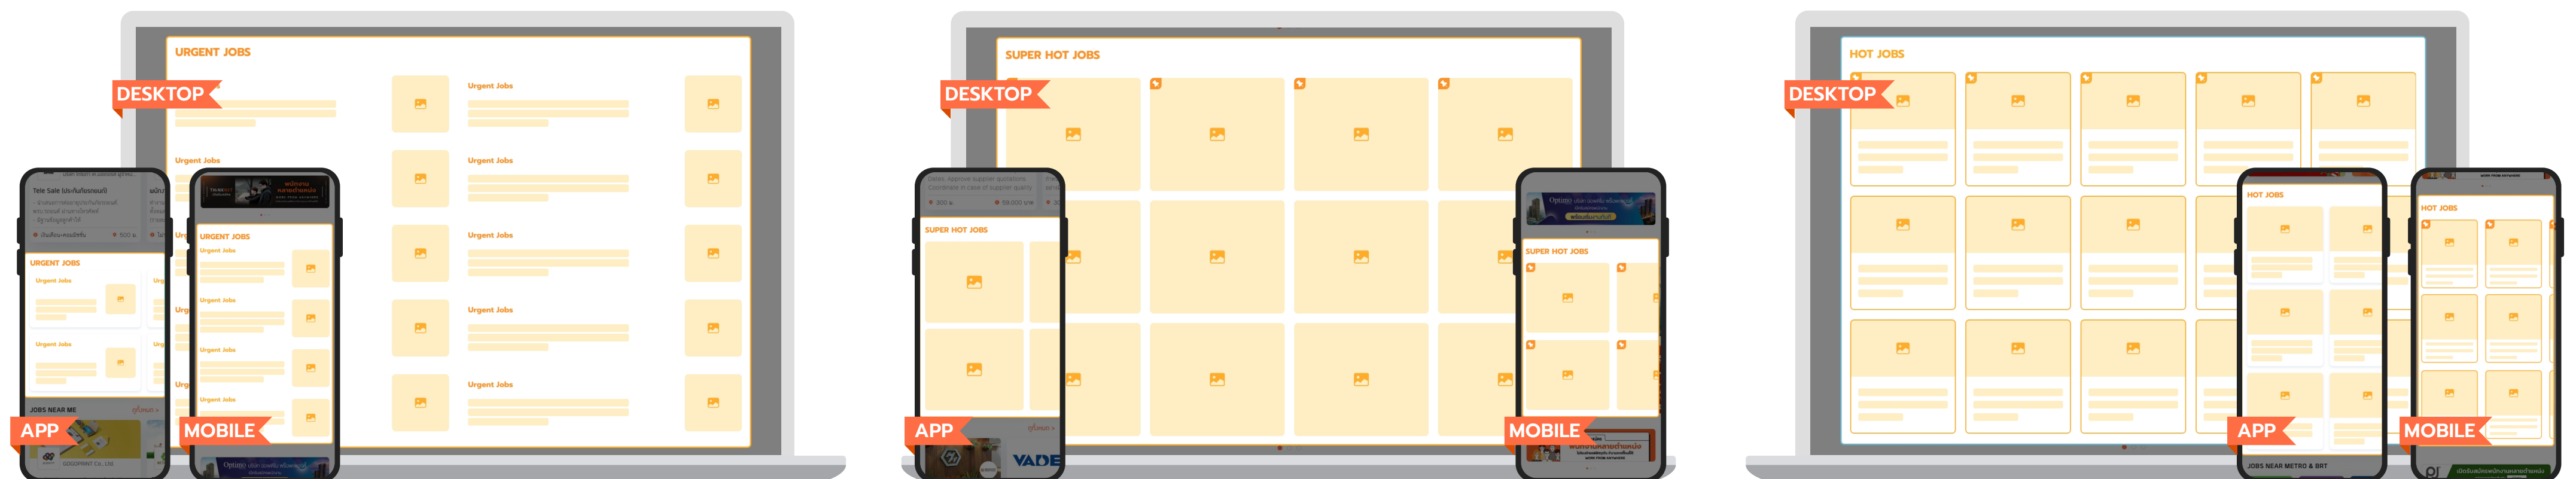

COMBO PACK

Special JobThai banner packages reach more than 3,500,000 users per month throughout the platform ; desktop, mobile and application.

URGENT JOBS

Promote your urgently required position with "Urgent Jobs". Both company logo and recruiting message are shown.

1 Week

฿3,500

+Vat 7% = ฿3,745

1 Month

฿13,000

+Vat 7% = ฿13,910

SUPER HOT JOBS

Attract job seekers with a large banner on "Super Hot Jobs" on desktop, mobile and application.

1 Week

฿5,400

+Vat 7% = ฿5,778

1 Month

฿17,550

+Vat 7% = ฿18,778.50

HOT JOBS

Make your job post more apparent with your company logo and recruiting message at "Hot Jobs" which can be seen on desktop, mobile and application.

1 Month

฿2,250

+Vat 7% = ฿2,407.50

1 Month

฿7,200

+Vat 7% = ฿7,704

Remarks

2% Withholding tax deduction is required for the advertising rate more than 1,000 THB (7% VAT Excluded). | The advertising rate above does not include bank transfer fees. | JobThai will automatically update your job posting date everyday.