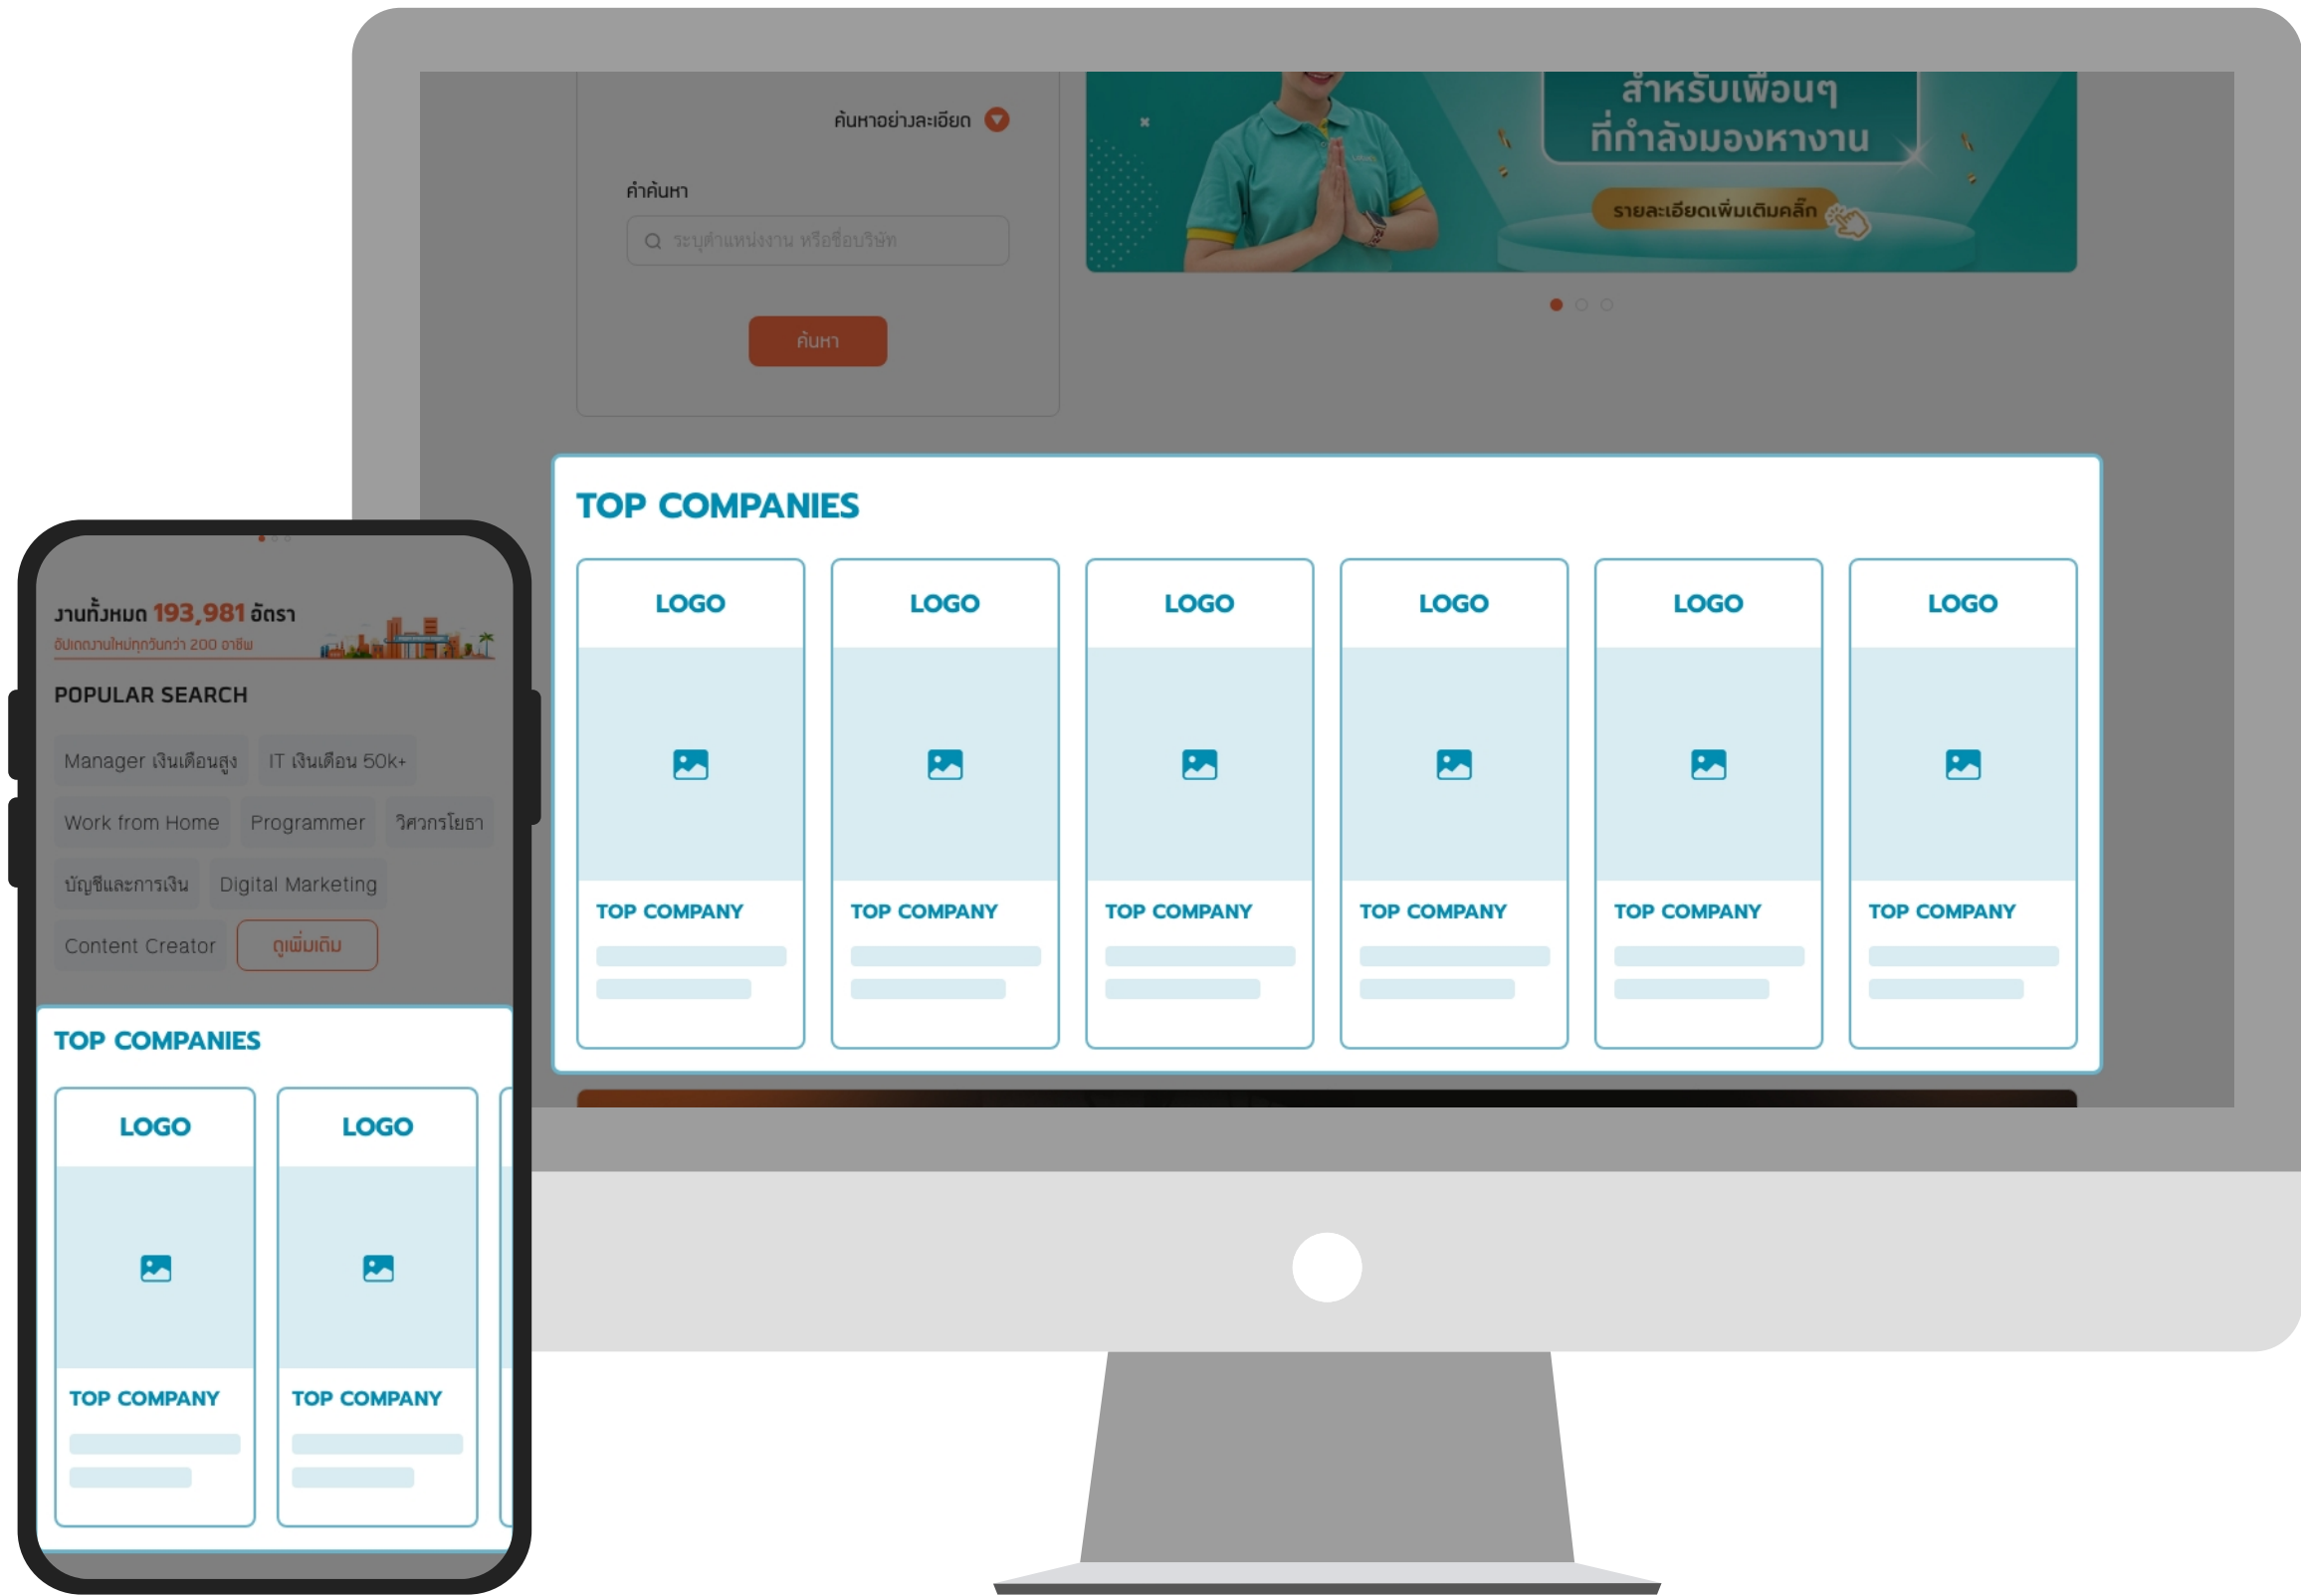

+Vat 7% = ฿3,745

Pin + ฿1,000

฿4,500

+Vat 7% = ฿4,815

PRELOAD

An entry pop-up ads on both desktop and mobile is a perfect choice to reach large audiences or promote Walk-in interview.

ON BOTH DESKTOP AND MOBILE.

ON BOTH DESKTOP AND MOBILE.

1 Month

฿35,000

+Vat 7% = ฿37,450

BANNER A1, A2, A3, A4, A5

BANNER A1

Catch job seekers' attention at a prime spot, located at the top and next to the most used function "Job Search"

ON BOTH DESKTOP AND MOBILE.

1 Month

฿50,000

+Vat 7% = ฿53,500

BANNER A2

Attract job seekers' attention with a large banner at a noticeable spot

ON BOTH DESKTOP AND MOBILE.

1 Month