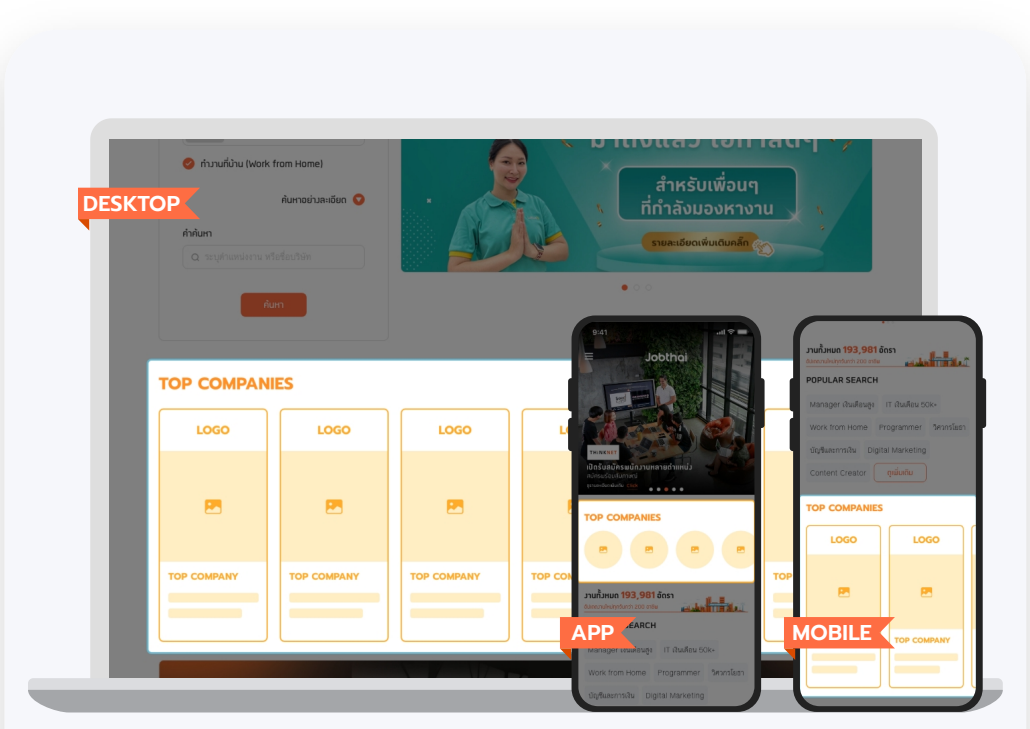

1 Month

฿3,000

+Vat 7% = ฿3,210

COMBO PACK

Special JobThai banner packages reach more than 3,500,000 users per month throughout the platform ; desktop, mobile and application.

PRELOAD

The most eye-catching banners, displayed on desktop, mobile and application, aim to achieve high awareness and visibility, increasing your chance to get the right candidates.

1 Week
฿36,000
 +Vat 7% = ฿38,520

BANNER A1

Catch job seekers' attention at a prime spot, located at the top on desktop, mobile and application.

1 Month
฿76,500
 +Vat 7% = ฿81,855

TOP COMPANIES

An outstanding section to promote your company.