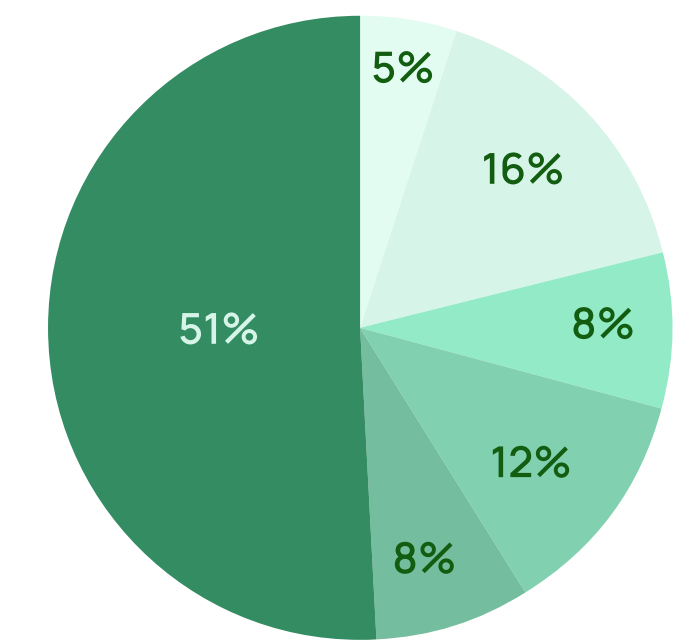

3,400,000 applicants across all professions.

SEARCH FROM 2,300,000 QUALITY RESUME AT JOBTHAI

Education

- 4% Postgraduate Degree
97,000
- 71% Bachelor's Degree
1,634,000
- 25% Below Bachelor's Degree
578,000

Work Experience

- > 10 years : 12%
209,000
- 5-10 year : 23%
403,000
- 3-5 year : 18%
320,000
- 1-3 years : 26%
472,000
- 0-1 year : 21%
384,000

Age

- > 35 years : 26%
602,000
- 30-35 years : 29%
707,000
- 25-30 years : 34%
777,000
- 20-25 years : 10%
225,000
- < 20 years : 1%
3,700

Region

- 51% Bangkok Area
1,170,000
- 8% Northern
190,000
- 12% Northeastern
285,000
- 8% Central
180,000
- 16% Eastern
374,000
- 5% Southern
109,000

CANDIDATES' PREFERRED JOB CATEGORIES

TRUSTED BY LEADING COMPANIES