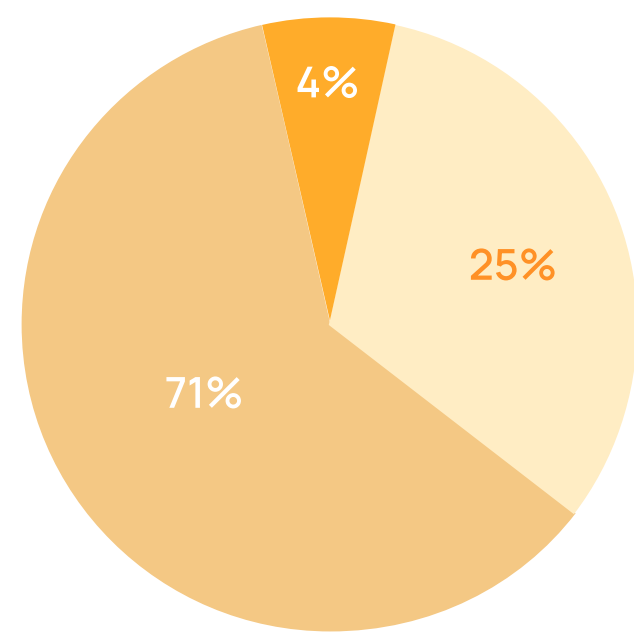

Pageviews **121,000,000 views per month**

No. 1 for Top Searched Keyword "Jobs, Find jobs, Apply jobs"

Application Statistics

Average number of applications from 4 methods (Apply now, Send Email, Upload Files and Easy Form) is **2,000,000 per month** and increasing.

3,400,000 applicants across all professions.

SEARCH FROM 2,300,000 QUALITY RESUME AT JOBTHAI

Education

- 4% Postgraduate Degree
97,000
- 71% Bachelor's Degree
1,634,000
- 25% Below Bachelor's Degree
578,000