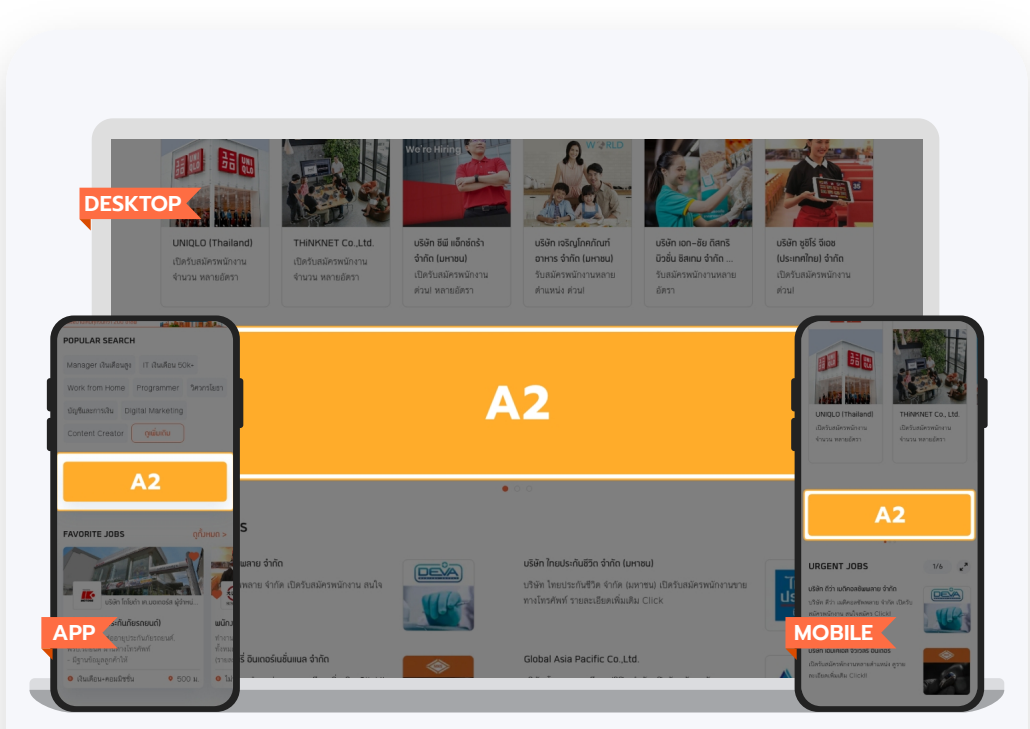

1 Week
฿36,000
 +Vat 7% = ฿38,520

BANNER A1

Catch job seekers' attention at a prime spot, located at the top on desktop, mobile and application.

1 Month
฿76,500
 +Vat 7% = ฿81,855

TOP COMPANIES

An outstanding section to promote your company.

1 Month
฿47,000
 +Vat 7% = ฿50,290

BANNER A2

Attract job seekers' attention with a large banner at a noticeable spot on desktop, mobile and application.

1 Month
฿58,500
 +Vat 7% = ฿62,595

COMBO PACK

Special JobThai banner packages reach more than 3,500,000 users per month throughout the platform ; desktop, mobile and application.