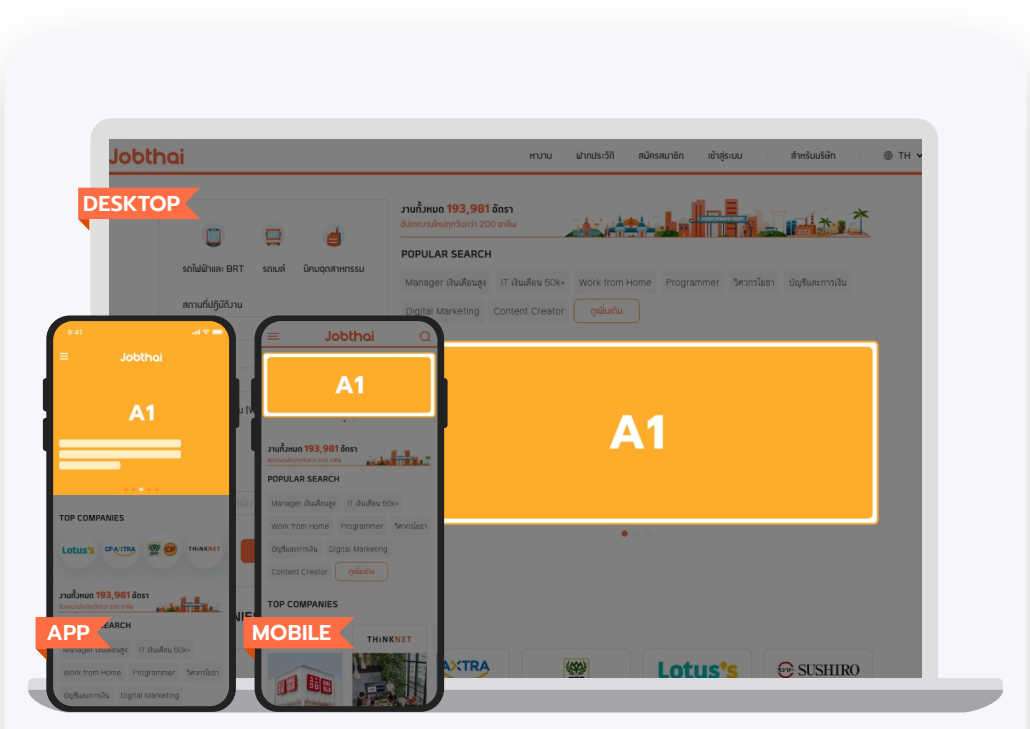

1 Month

฿3,000

+Vat 7% = ฿3,210

COMBO PACK

Special JobThai banner packages reach more than 3,500,000 users per month throughout the platform ; desktop, mobile and application.

PRELOAD

The most eye-catching banners, displayed on desktop, mobile and application, aim to achieve high awareness and visibility, increasing your chance to get the right candidates.

1 Week
฿36,000
 +Vat 7% = ฿38,520

BANNER A1

Catch job seekers' attention at a prime spot, located at the top on desktop, mobile and application.

1 Month
฿76,500
 +Vat 7% = ฿81,855

TOP COMPANIES

An outstanding section to promote your company.