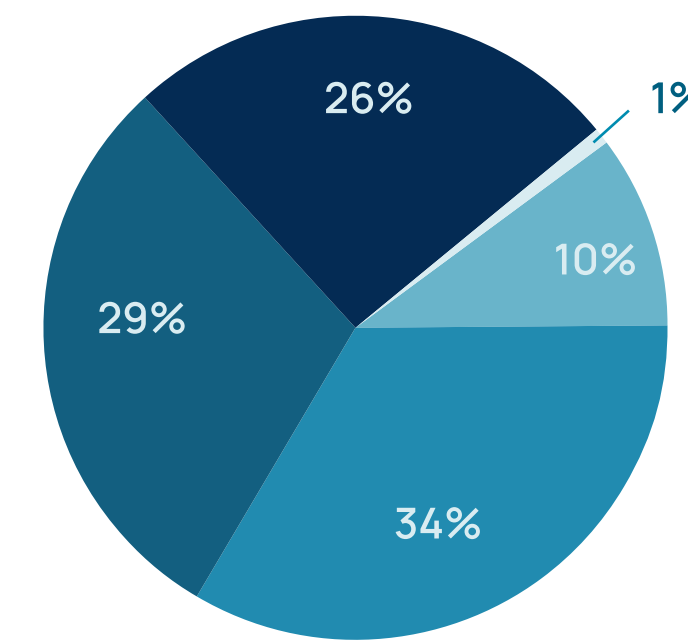

3,400,000 applicants across all professions.

SEARCH FROM 2,300,000 QUALITY RESUME AT JOBTHAI

Education

- 4% Postgraduate Degree
97,000
- 71% Bachelor's Degree
1,634,000
- 25% Below Bachelor's Degree
578,000

Work Experience

- > 10 years : 12%
209,000
- 5-10 year : 23%
403,000
- 3-5 year : 18%
320,000
- 1-3 years : 26%
472,000
- 0-1 year : 21%
384,000

Age

- > 35 years : 26%
602,000
- 30-35 years : 29%
707,000
- 25-30 years : 34%
777,000
- 20-25 years : 10%
225,000
- < 20 years : 1%
3,700